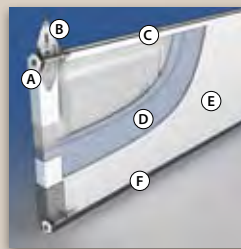

MADERA REGENCY 70  
 With Texturized Surface  
 OAK

70 - Standard Raised Panel | 73 - Stamped Carriage | 74 - Flush Panel

71 - Medium Raised Panel

72 - Long/Ranch Raised Panel | 73 - Stamped Carriage Panel | 74 - Flush Panel

\*Safe-Way recommends viewing samples of Gentry style window prior to ordering. Gentry depictions on this literature are actual photography however lighting inside or outside the garage can significantly impact the "look" of these windows. Please consult with your dealer prior to purchase.

- A. Finish Painted Coat
- B. Primer Coat
- C. Galvanized Layer
- D. Steel

- A. 11 ball nylon rollers provide quiet operation and long lasting durability.
- B. Heavy duty galvanized 14 gauge hardware
- C. Tongue and groove design provides weather-tight section joints
- D. 2" expanded polystyrene insulation provides an R-Value of 8.0.
- E. Steel skins inside and out provide maximum durability.
- F. Aluminum bottom retainer with vinyl weatherstrip.