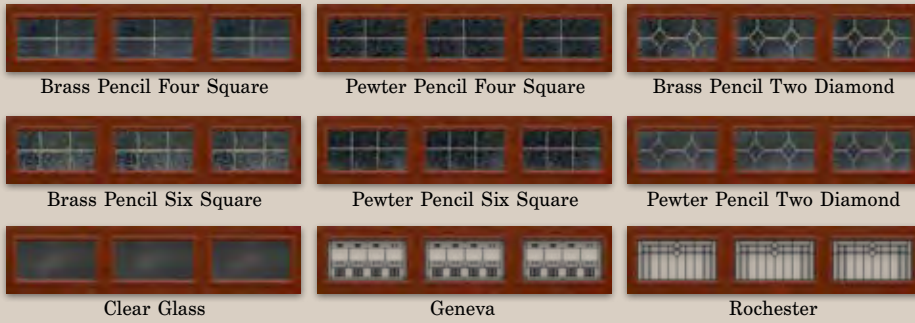

MADERA REGENCY 73  
 With Texturized Surface  
 ROSEWOOD

***The Look of Wood...  
 the Durability of Steel***

The Regency Madera replicates the natural look of stained wood doors with a highly durable paint process that is virtually maintenance free. Enjoy the beauty of wood without the expense or maintenance associated with wood doors.

MADERA REGENCY 70  
 With Texturized Surface  
 OAK

70 - Standard Raised Panel | 73 - Stamped Carriage | 74 - Flush Panel

71 - Medium Raised Panel

72 - Long/Ranch Raised Panel | 73 - Stamped Carriage Panel | 74 - Flush Panel

\*Safe-Way recommends viewing samples of Gentry style window prior to ordering. Gentry depictions on this literature are actual photography however lighting inside or outside the garage can significantly impact the "look" of these windows. Please consult with your dealer prior to purchase.