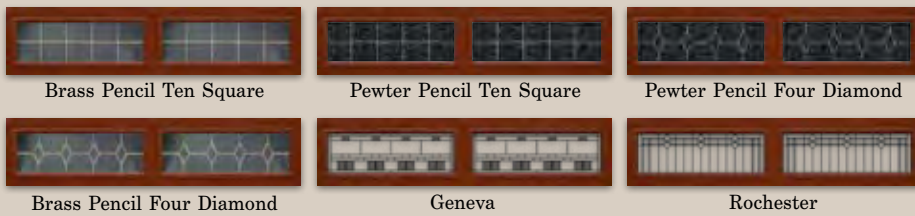

MADERA REGENCY 73  
 With Texturized Surface  
 ROSEWOOD

***The Look of Wood...  
 the Durability of Steel***

The Regency Madera replicates the natural look of stained wood doors with a highly durable paint process that is virtually maintenance free. Enjoy the beauty of wood without the expense or maintenance associated with wood doors.

MADERA REGENCY 70  
 With Texturized Surface  
 OAK

70 - Standard Raised Panel | 73 - Stamped Carriage | 74 - Flush Panel

71 - Medium Raised Panel

72 - Long/Ranch Raised Panel | 73 - Stamped Carriage Panel | 74 - Flush Panel

\*Safe-Way recommends viewing samples of Gentry style window prior to ordering. Gentry depictions on this literature are actual photography however lighting inside or outside the garage can significantly impact the "look" of these windows. Please consult with your dealer prior to purchase.