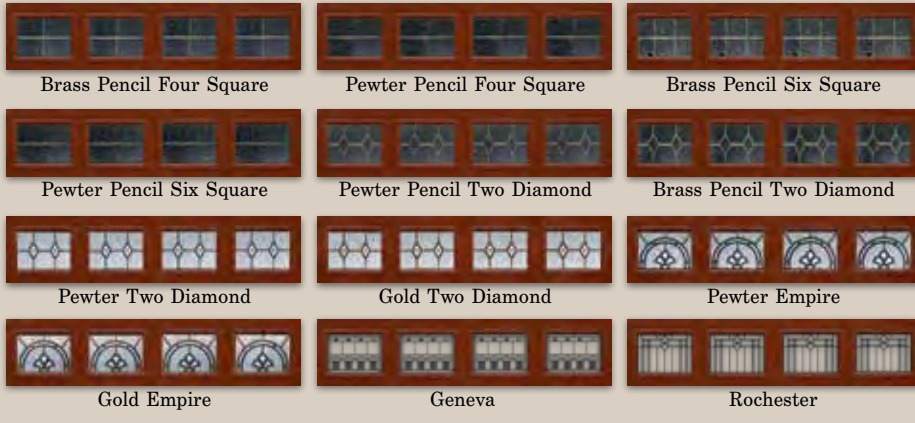

MADERA REGENCY 73  
 With Texturized Surface  
 ROSEWOOD

***The Look of Wood...  
 the Durability of Steel***

The Regency Madera replicates the natural look of stained wood doors with a highly durable paint process that is virtually maintenance free. Enjoy the beauty of wood without the expense or maintenance associated with wood doors.

MADERA REGENCY 70  
 With Texturized Surface  
 OAK

70 - Standard Raised Panel | 73 - Stamped Carriage | 74 - Flush Panel

71 - Medium Raised Panel

72 - Long/Ranch Raised Panel | 73 - Stamped Carriage Panel | 74 - Flush Panel

\*Safe-Way recommends viewing samples of Gentry style window prior to ordering. Gentry depictions on this literature are actual photography however lighting inside or outside the garage can significantly impact the "look" of these windows. Please consult with your dealer prior to purchase.

PANEL DESIGN

\* Standard and Long/Ranch raised window styles available

Distributed by

As Safe-Way Door constantly strives to improve our product, all specifications listed in this informative brochure are subject to change without notice or obligation. Printed color may vary from actual color, please check with your local dealer for color swatches.